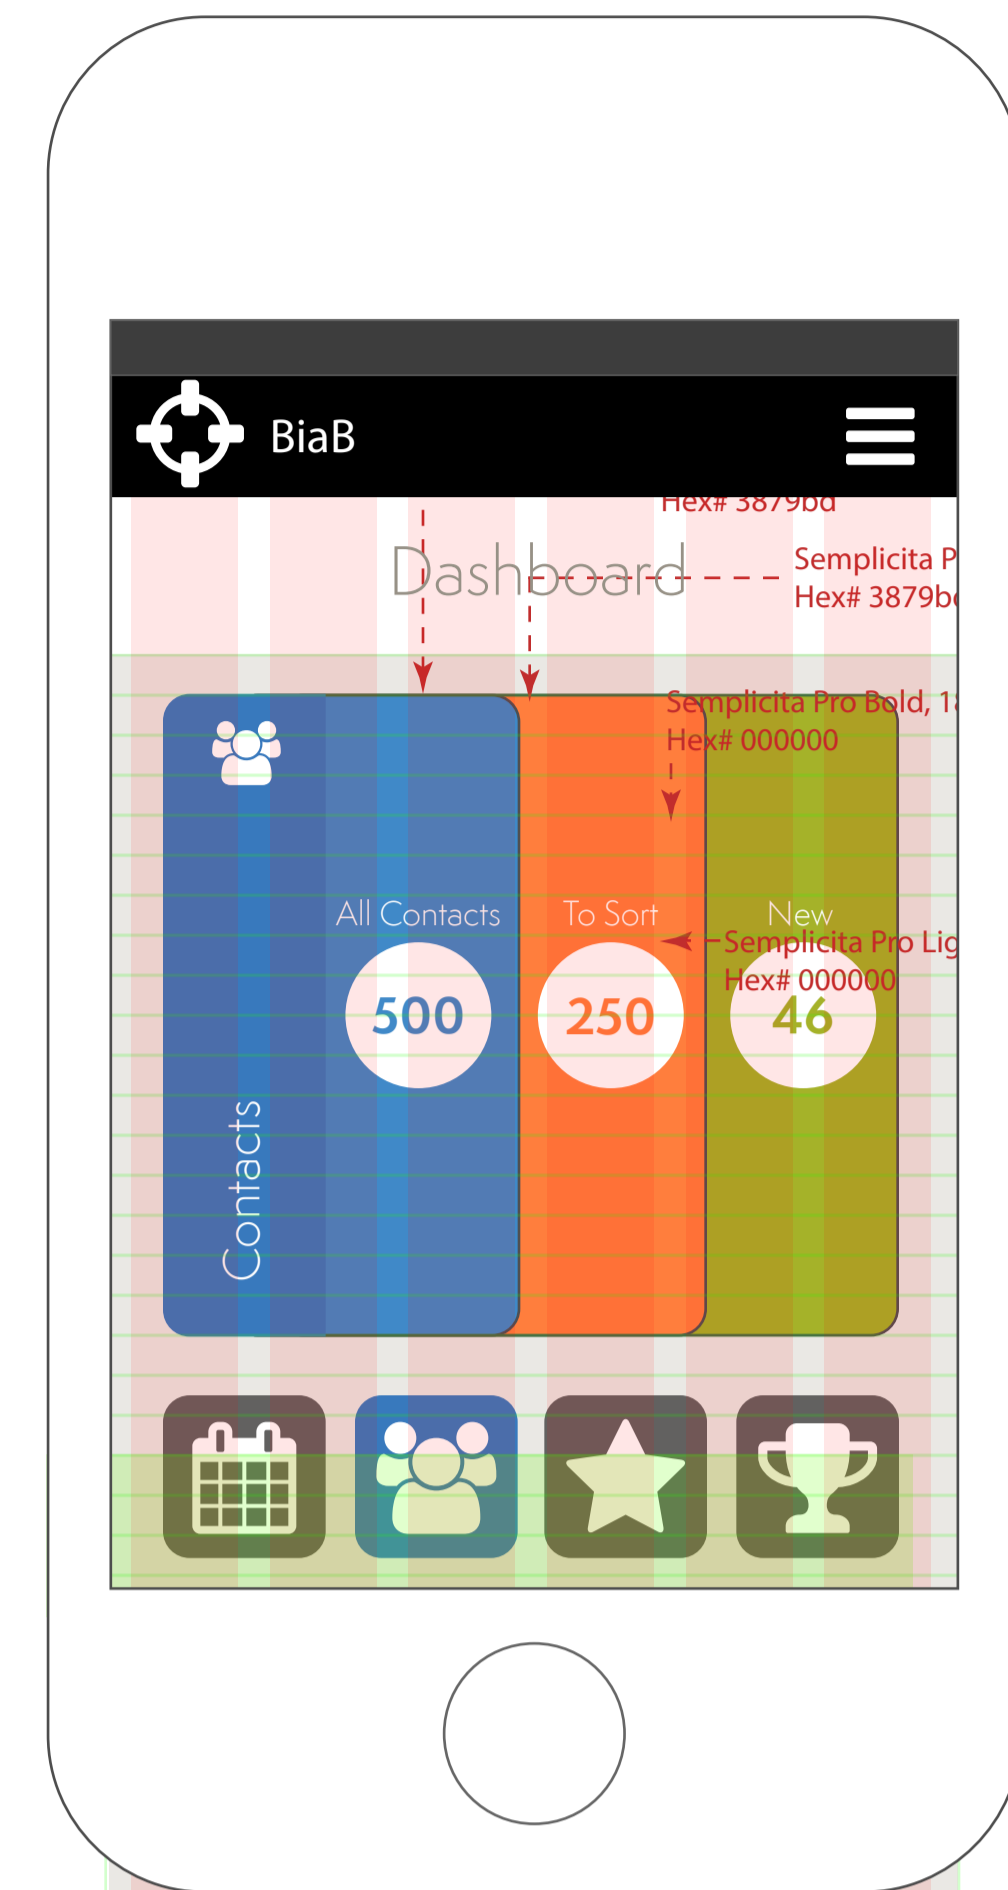

Desktop

Phone

Default View

Semplicta Pro Light, 18pt
Hex# 3879bd

Semplicta Pro Light, 18pt
Hex# 3879bd

Semplicta Pro Regular, 18pt
Hex# 3879bd

Semplicta Pro Bold, 12pt
Hex# b6b3ac

Semplicta Pro Light, 18pt
Hex# 000000

FontAwesome Regular, 20pt
Hex# b6b3ac

Semplicta Pro Light, 14pt
Hex# b6b3ac

Hex# #fff
Stroke = 1px, Hex# b6b3ac

Contacts Mode

Semplicta Pro Light, 12pt
Hex# 3879bd

Semplicta Pro Bold, 10pt
Hex# d4d1ca

FontAwesome Regular, 18pt
Hex# 3879bd

Semplicta Pro Bold, 12pt
Hex# 000000

Semplicta Pro Light, 10pt
Hex# b6b3ac

Sales Flow Mode

Semplicta Pro Light, 14pt
Hex# 3879bd

Semplicta Pro Light, 14pt
Hex# 000000

Semplicta Pro Bold, 10pt
Hex# d4d1ca

FontAwesome Regular, 24pt
Hex# c6c7c2

Semplicta Pro Light, 18pt
Hex# 000000

Stroke = 1px, Hex# eae8e4