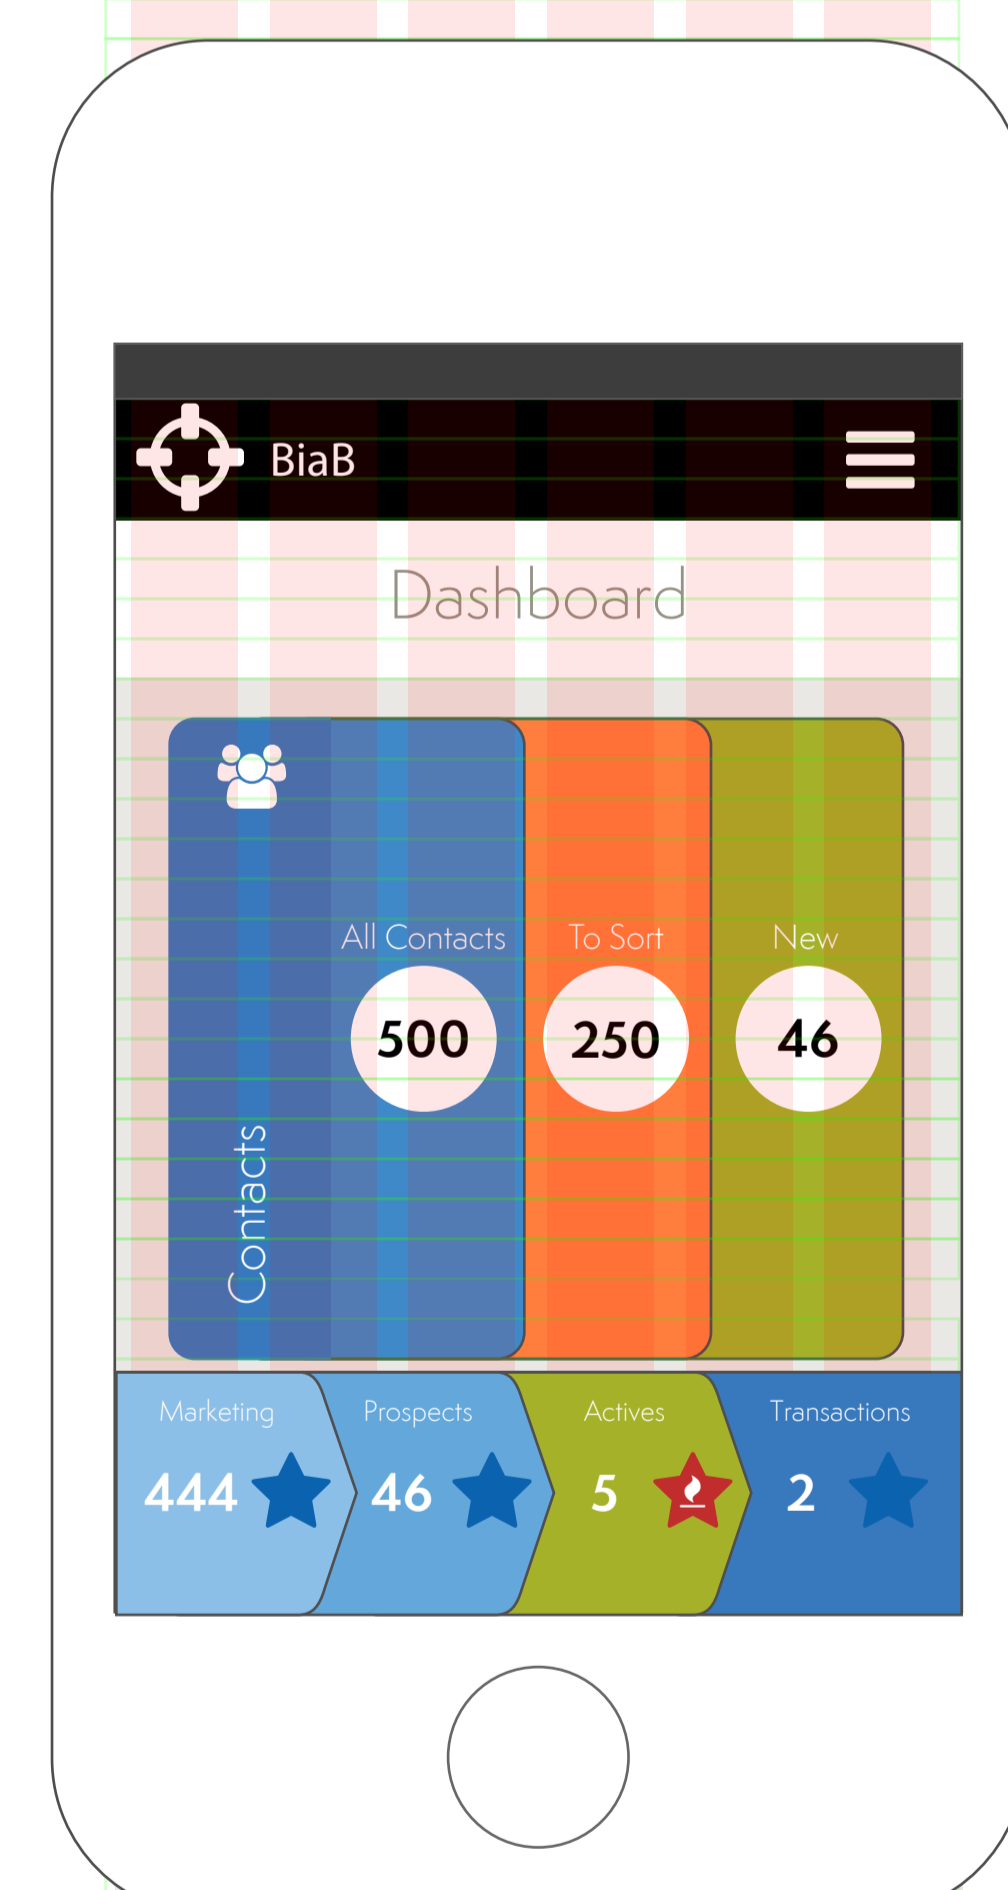

Semplicta Pro Light, 18pt
Hex# 000000

FontAwesome Regular, 24pt
Icon: Plus-Sign (Hex# 05a5a5)
Hex# a5a229

Semplicta Pro Light, 14pt
Hex# 000000

Semplicta Pro Light, 18pt
Hex# 000000

Hex# #fff
Stroke = 1px, Hex# d4d1ca

Semplicta Pro Light, 12pt
Hex# 3879bd

Semplicta Pro Light, 18pt
Hex# 97918e

Default Mode
Hover/Click/Tap States

© 2014 WS LLC. All rights reserved

Contacts Mode
Hover/Click/Tap States

© 2014 WS LLC. All rights reserved

Sales Flow Mode
Hover/Click/Tap States

© 2014 WS LLC. All rights reserved

Goal Mode
Hover/Click/Tap States

© 2014 WS LLC. All rights reserved

Semplicta Pro Light, 14pt
Hex# 3879bd

Hex # eae8e4
Stroke = 1px, Hex# d4d1ca

Semplicta Pro Light, 18pt
Hex# 000000

Stroke = 1px, Hex# eae8e4