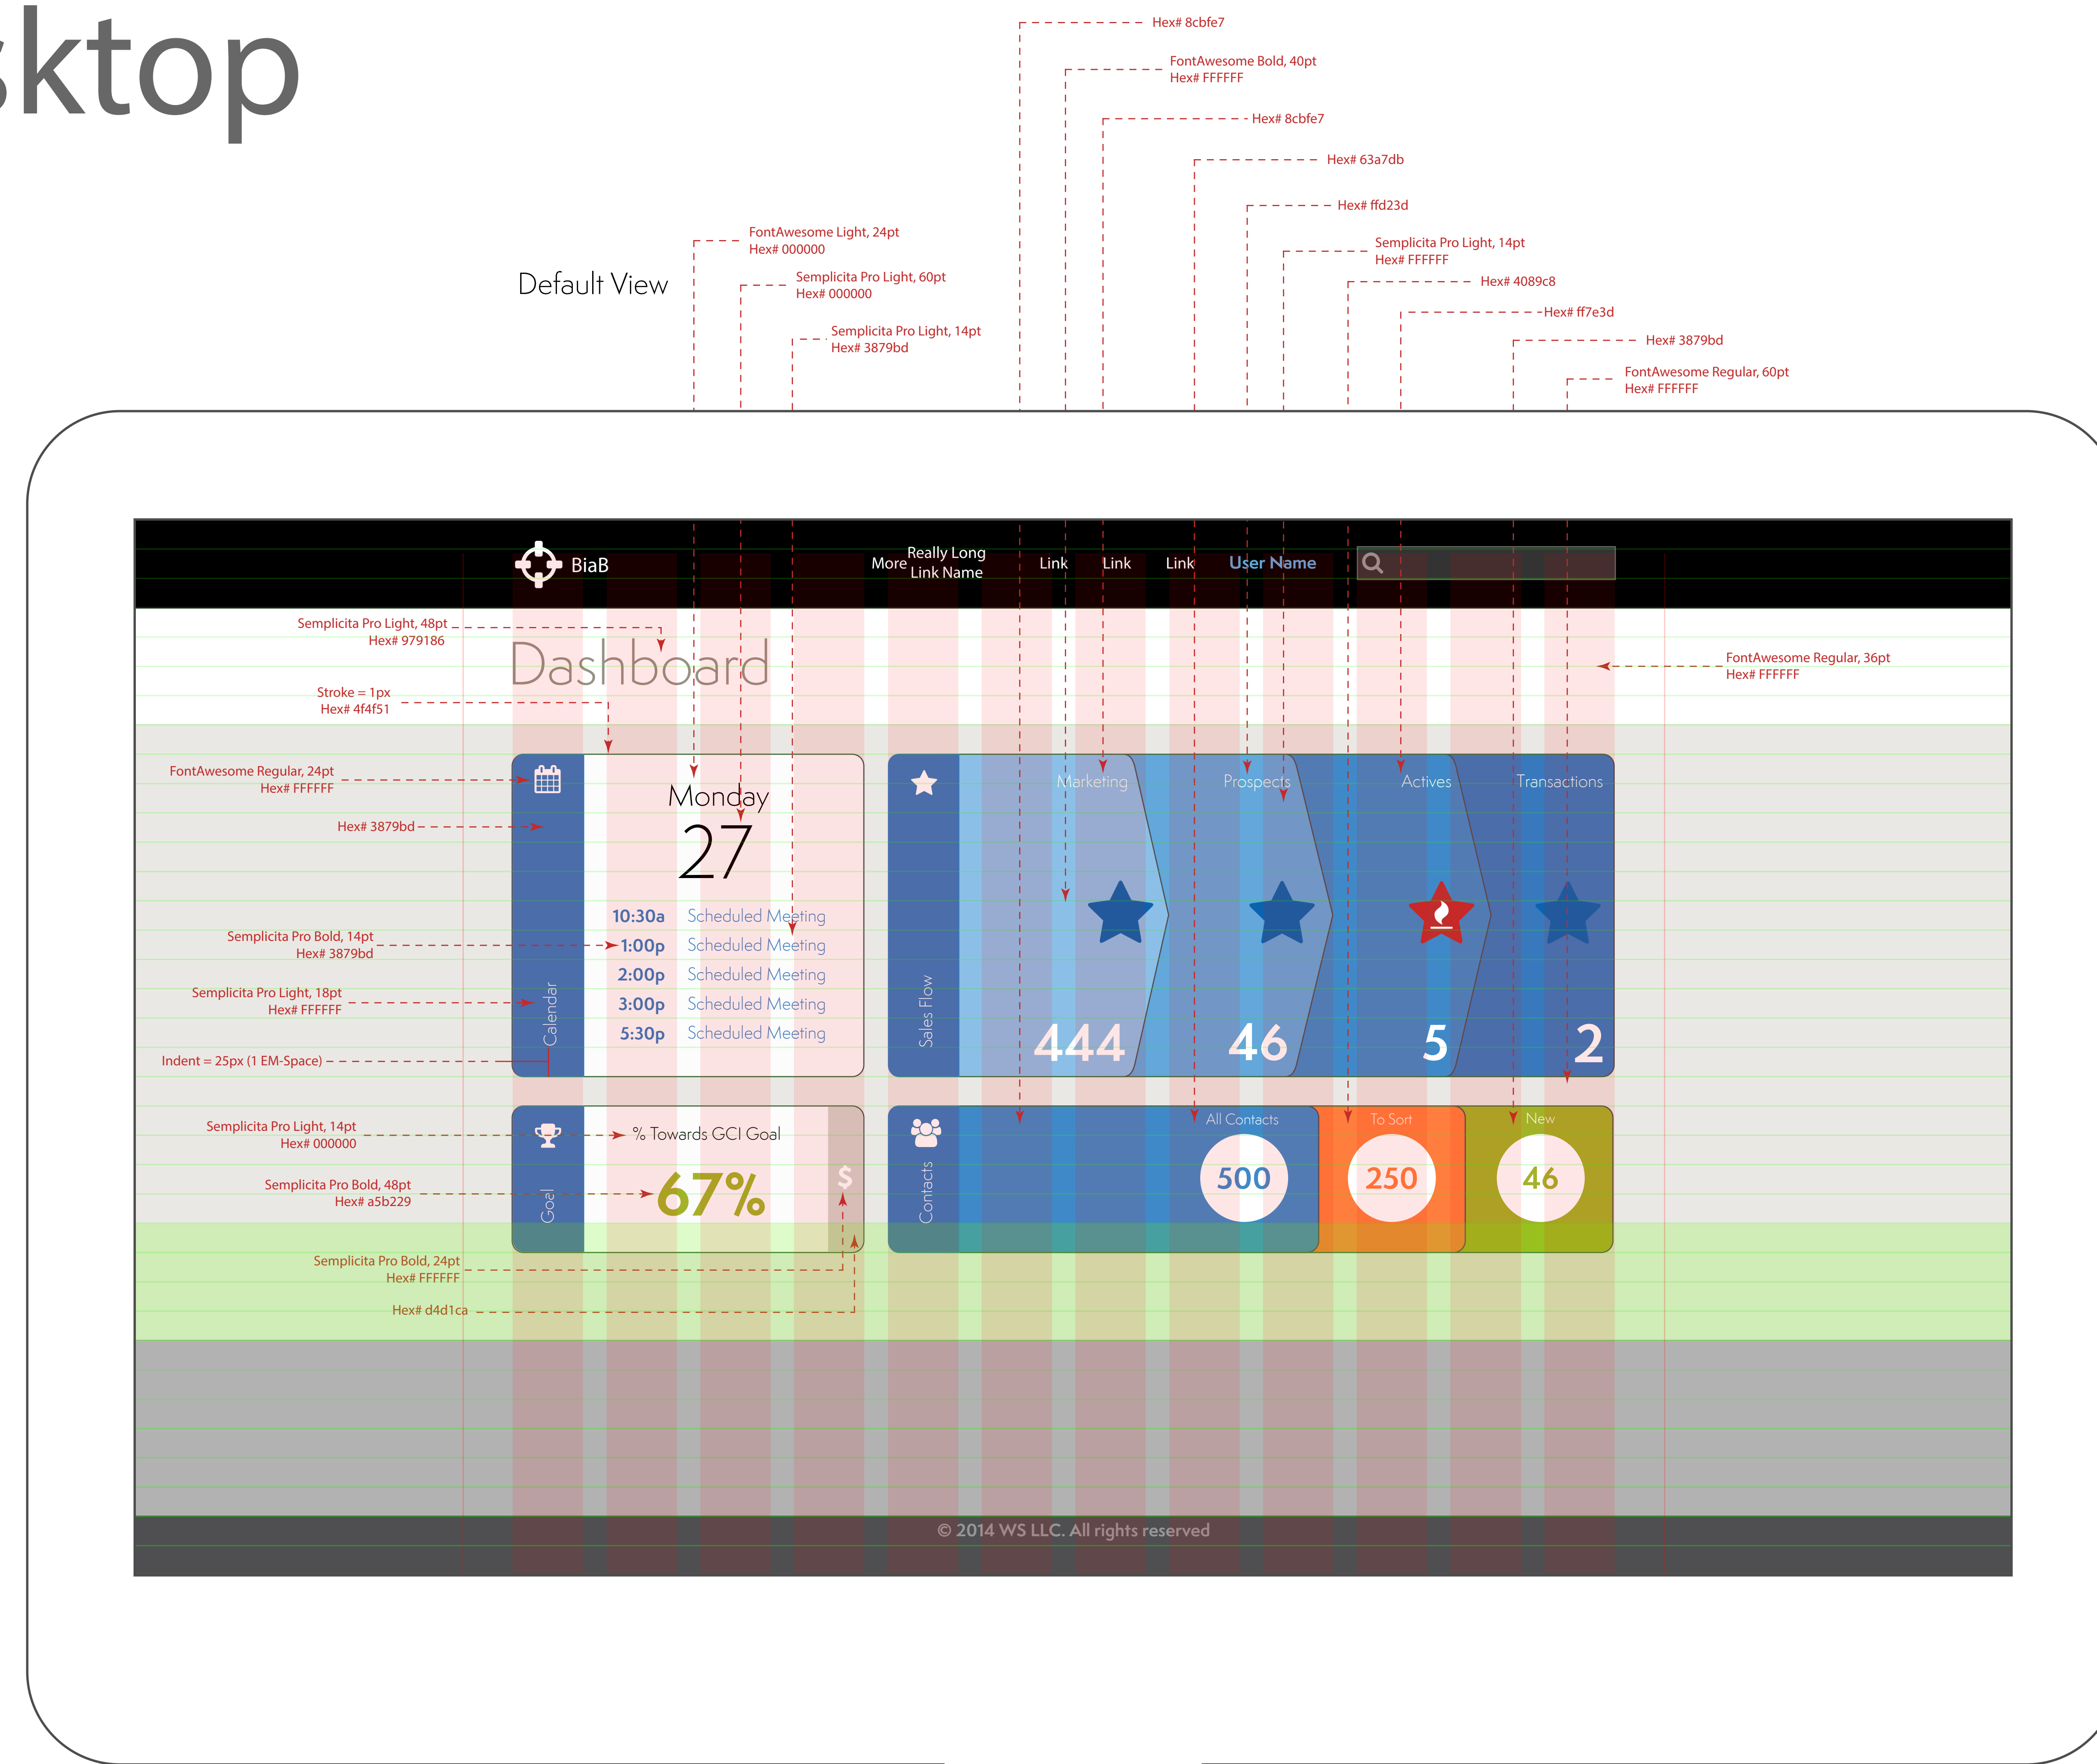

Desktop

Phone

Default View

Semplicta Pro Light, 18pt
Hex# 3879bd

Semplicta Pro Light, 18pt
Hex# 3879bd

Semplicta Pro Regular, 18pt
Hex# 3879bd

Semplicta Pro Bold, 12pt
Hex# b6b3ac

Semplicta Pro Light, 18pt
Hex# 000000

FontAwesome Regular, 20pt
Hex# b6b3ac

Semplicta Pro Light, 14pt
Hex# b6b3ac

Hex# #fff
Stroke = 1px, Hex# b6b3ac

Contacts Mode

Semplicta Pro Light, 12pt
Hex# 3879bd

Semplicta Pro Bold, 10pt
Hex# d4d1ca

FontAwesome Regular, 18pt
Hex# 3879bd

Semplicta Pro Bold, 12pt
Hex# 000000

Semplicta Pro Light, 10pt
Hex# b6b3ac

Sales Flow Mode

Semplicta Pro Light, 14pt
Hex# 3879bd

Semplicta Pro Light, 14pt
Hex# 000000

Semplicta Pro Bold, 10pt
Hex# d4d1ca

FontAwesome Regular, 24pt
Hex# c6c7c2

Semplicta Pro Light, 18pt
Hex# 000000

Stroke = 1px, Hex# eae8e4