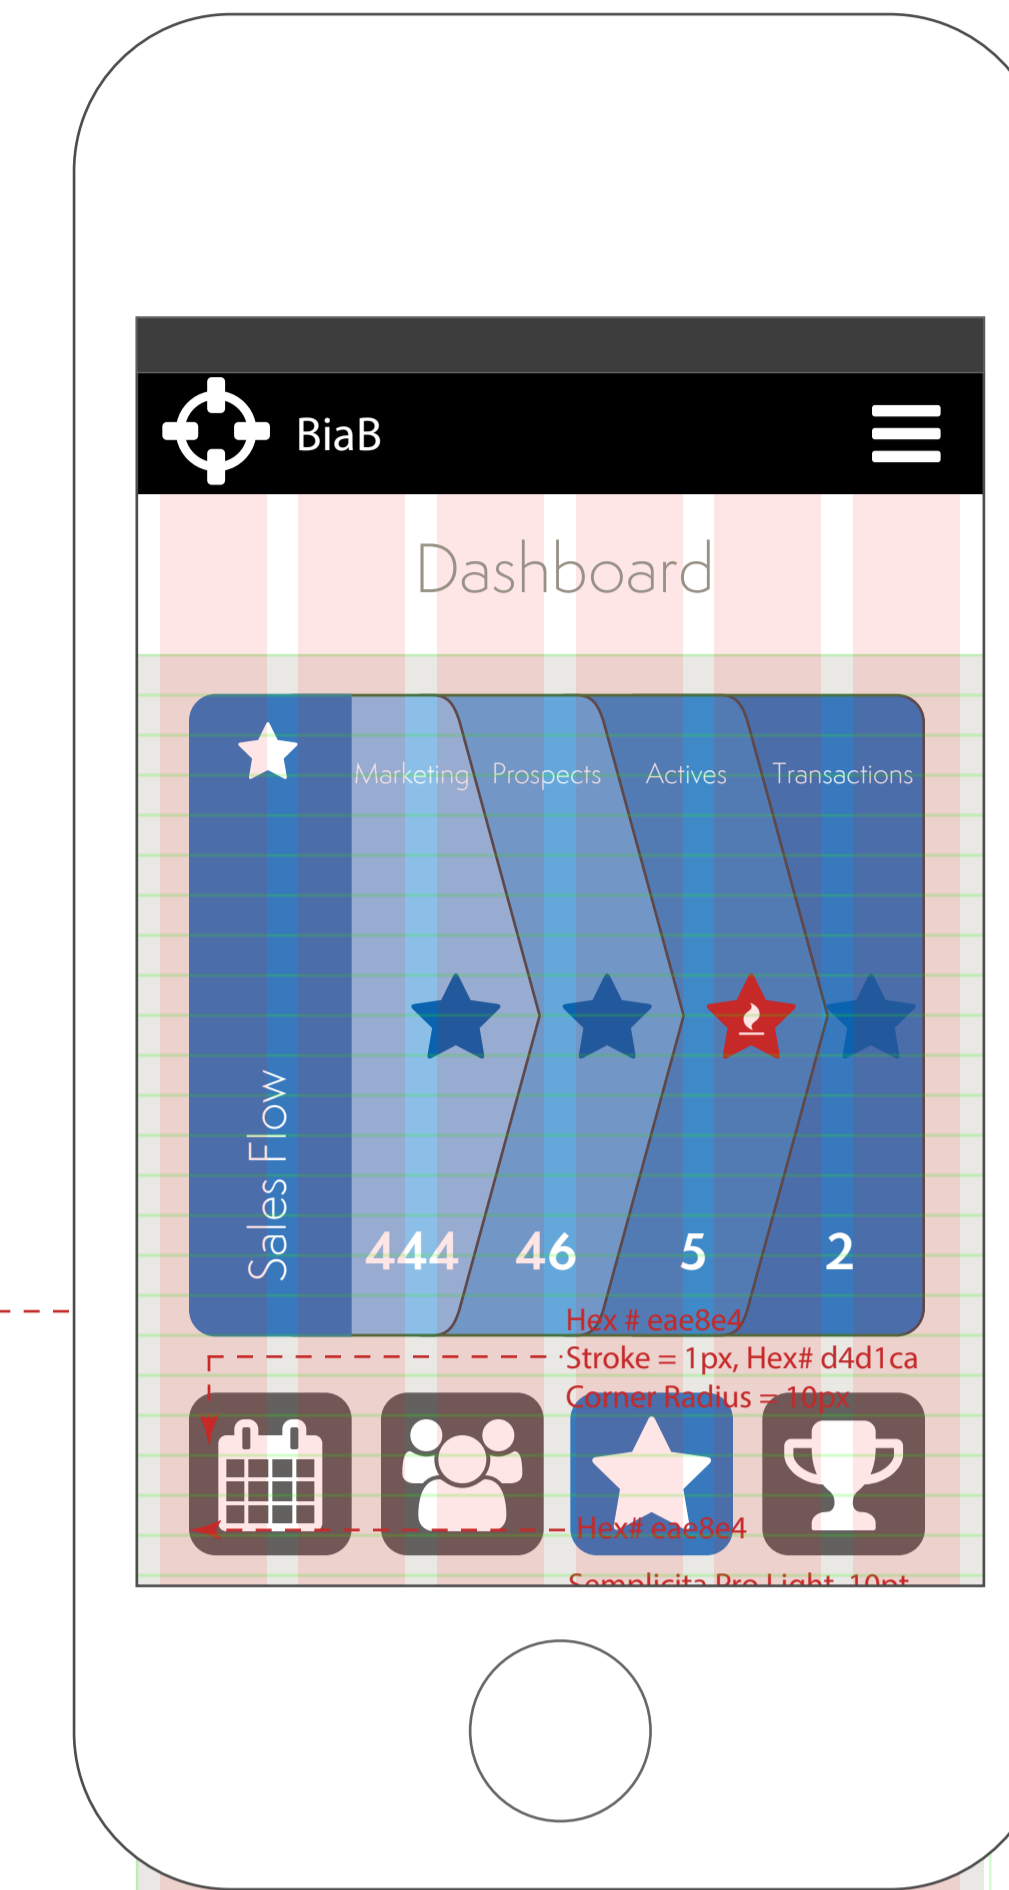

Desktop

Phone

Default View

Semplicta Pro Light, 18pt
Hex# 3879bd

Semplicta Pro Light, 18pt
Hex# 3879bd

Semplicta Pro Regular, 18pt
Hex# 3879bd

Semplicta Pro Bold, 12pt
Hex# b6b3ac

Semplicta Pro Light, 18pt
Hex# 000000

FontAwesome Regular, 20pt
Hex# b6b3ac

Semplicta Pro Light, 14pt
Hex# b6b3ac

Hex# #fff
Stroke = 1px, Hex# b6b3ac

Contacts Mode

Semplicta Pro Light, 12pt
Hex# 3879bd

Semplicta Pro Bold, 10pt
Hex# d4d1ca

FontAwesome Regular, 18pt
Hex# 3879bd

Semplicta Pro Bold, 12pt
Hex# 000000

Semplicta Pro Light, 10pt
Hex# b6b3ac

Sales Flow Mode

Semplicta Pro Light, 14pt
Hex# 3879bd

Semplicta Pro Light, 14pt
Hex# 000000

Semplicta Pro Bold, 10pt
Hex# d4d1ca

FontAwesome Regular, 24pt
Hex# c6c7c2

Semplicta Pro Light, 18pt
Hex# 000000

Stroke = 1px, Hex# eae8e4