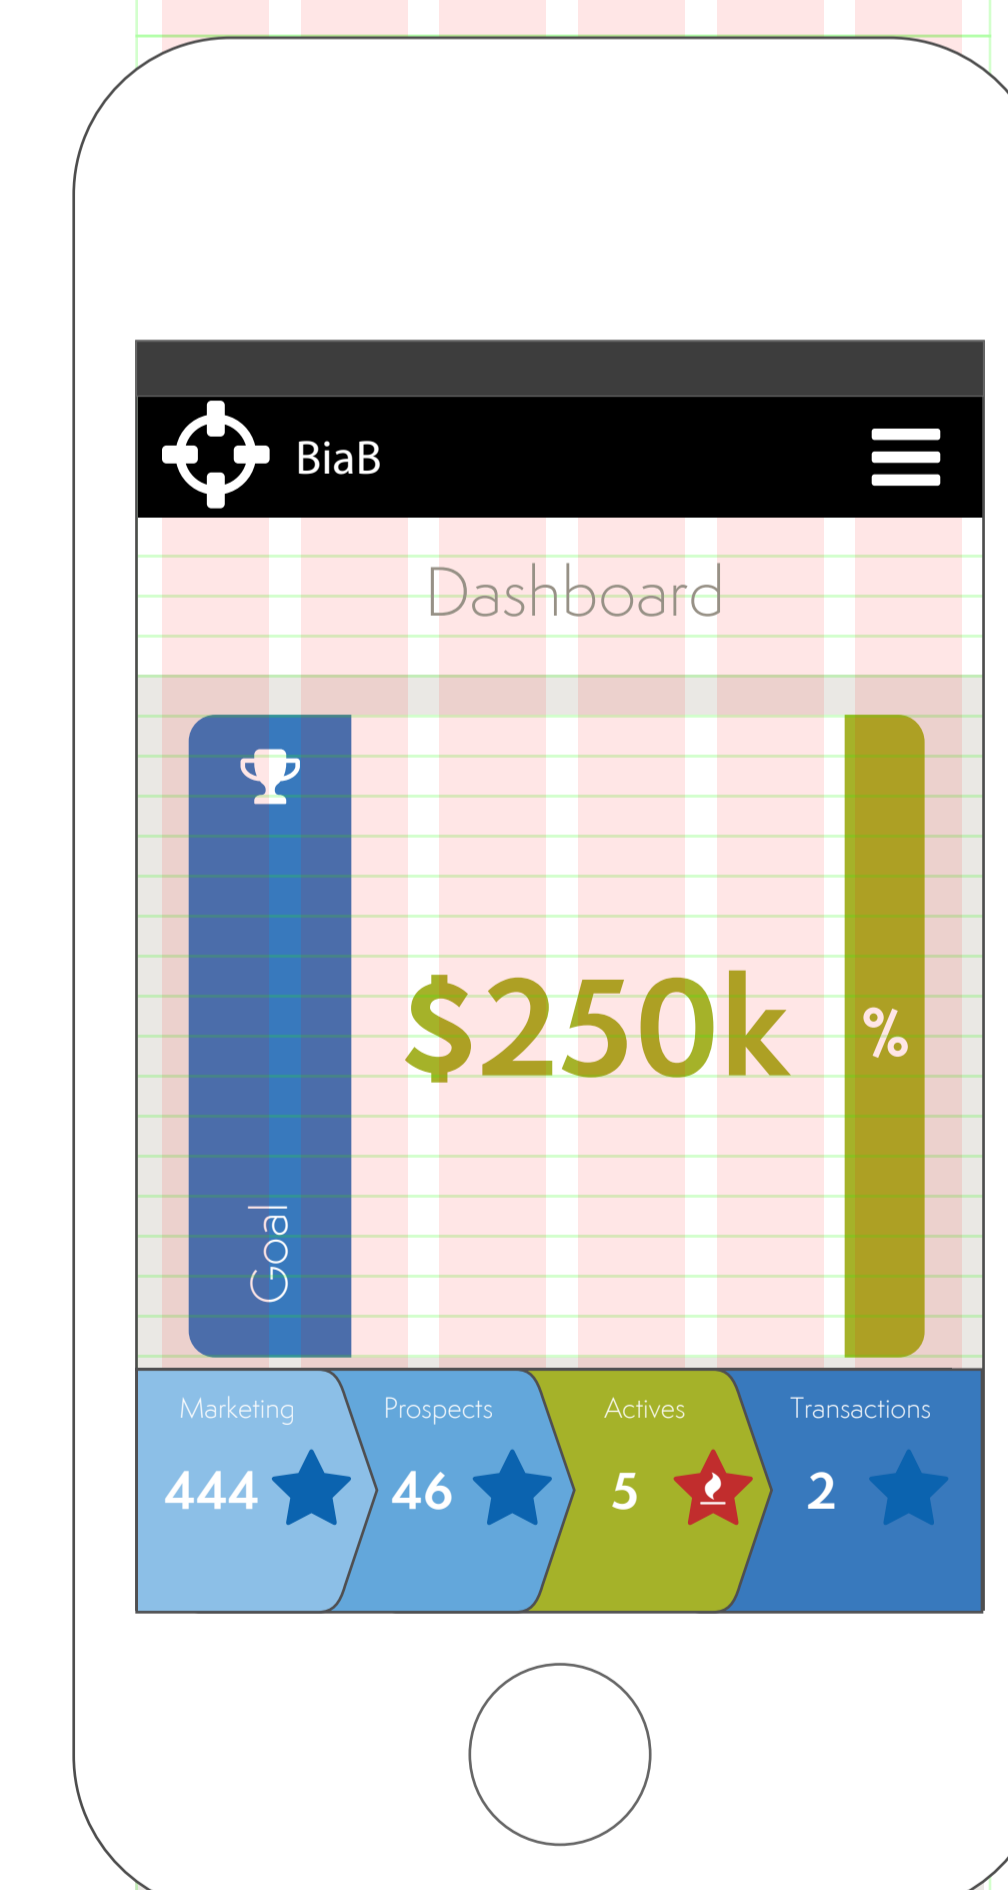

Semplicta Pro Light, 18pt
Hex# 000000

FontAwesome Regular, 24pt
Icon: Plus-Sign (Hex# 05a5a5)
Hex# a5a229

Semplicta Pro Light, 14pt
Hex# 000000

Semplicta Pro Light, 18pt
Hex# 000000

Hex# #fff
Stroke = 1px, Hex# d4d1ca

Semplicta Pro Light, 12pt
Hex# 3879bd

Semplicta Pro Light, 18pt
Hex# 97918e

Default Mode
Hover/Click/Tap States

© 2014 WS LLC. All rights reserved

Contacts Mode
Hover/Click/Tap States

© 2014 WS LLC. All rights reserved

Sales Flow Mode
Hover/Click/Tap States

© 2014 WS LLC. All rights reserved

Goal Mode
Hover/Click/Tap States

© 2014 WS LLC. All rights reserved

Semplicta Pro Light, 14pt
Hex# 3879bd

Hex # eae8e4
Stroke = 1px, Hex# d4d1ca

Semplicta Pro Light, 18pt
Hex# 000000

Stroke = 1px, Hex# eae8e4