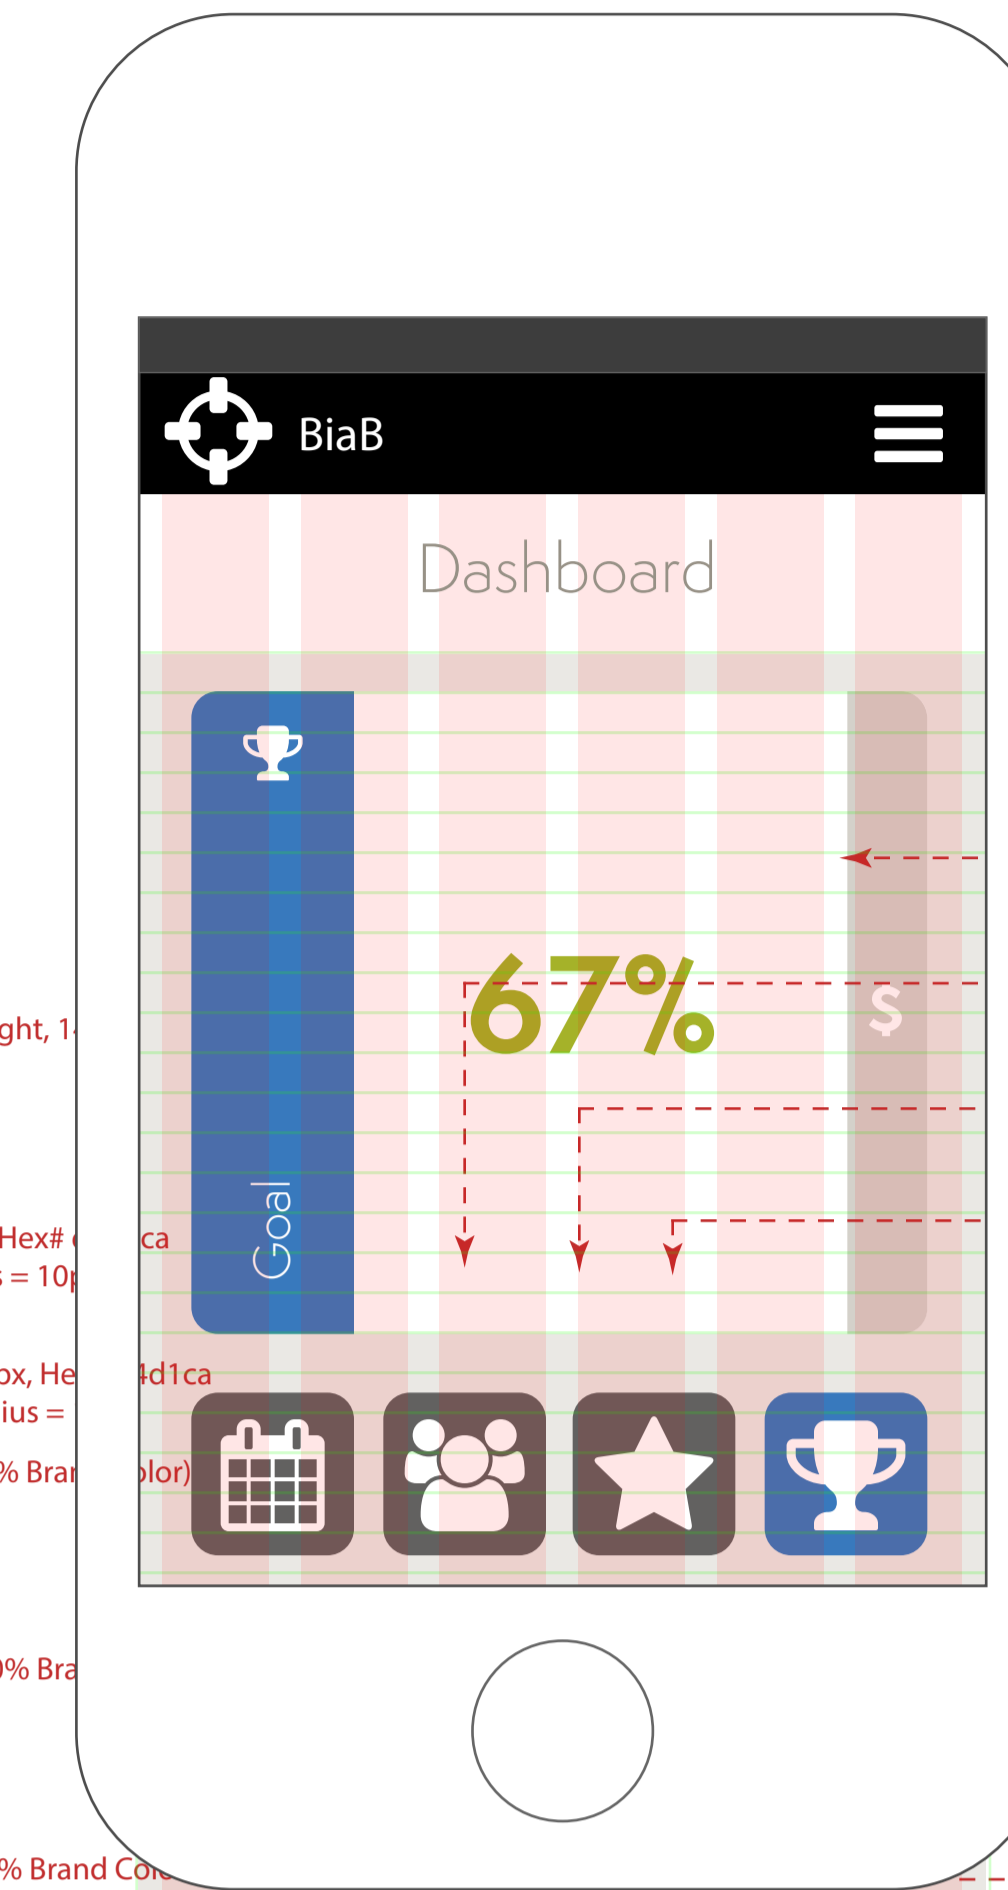

FontAwesome Regular, 20pt
Hex# b6b3ac

Semplicta Pro Light, 14pt
Hex# b6b3ac

Hex# #fff
Stroke = 1px, Hex# b6b3ac

Contacts Mode

Semplicta Pro Light, 12pt
Hex# 3879bd

Semplicta Pro Bold, 10pt
Hex# d4d1ca

FontAwesome Regular, 18pt
Hex# 3879bd

Semplicta Pro Bold, 12pt
Hex# 000000

Semplicta Pro Light, 10pt
Hex# b6b3ac

Sales Flow Mode

Semplicta Pro Light, 14pt
Hex# 3879bd

Semplicta Pro Light, 14pt
Hex# 000000

Semplicta Pro Bold, 10pt
Hex# d4d1ca

FontAwesome Regular, 24pt
Hex# c6c7c2

Semplicta Pro Bold, 12pt
Hex# #fff

Goal Mode

Semplicta Pro Light, 18pt
Hex# 000000

FontAwesome Regular, 24pt
Hex# c12d3d

Semplicta Pro Light, 14pt
Hex# 3879bd

FontAwesome Regular, 14pt
Icon: Chevron-Right (Hex# 05a5a5)
Hex# c6c7c2

Semplicta Pro Light, 18pt
Hex# 000000

Stroke = 1px, Hex# eae8e4