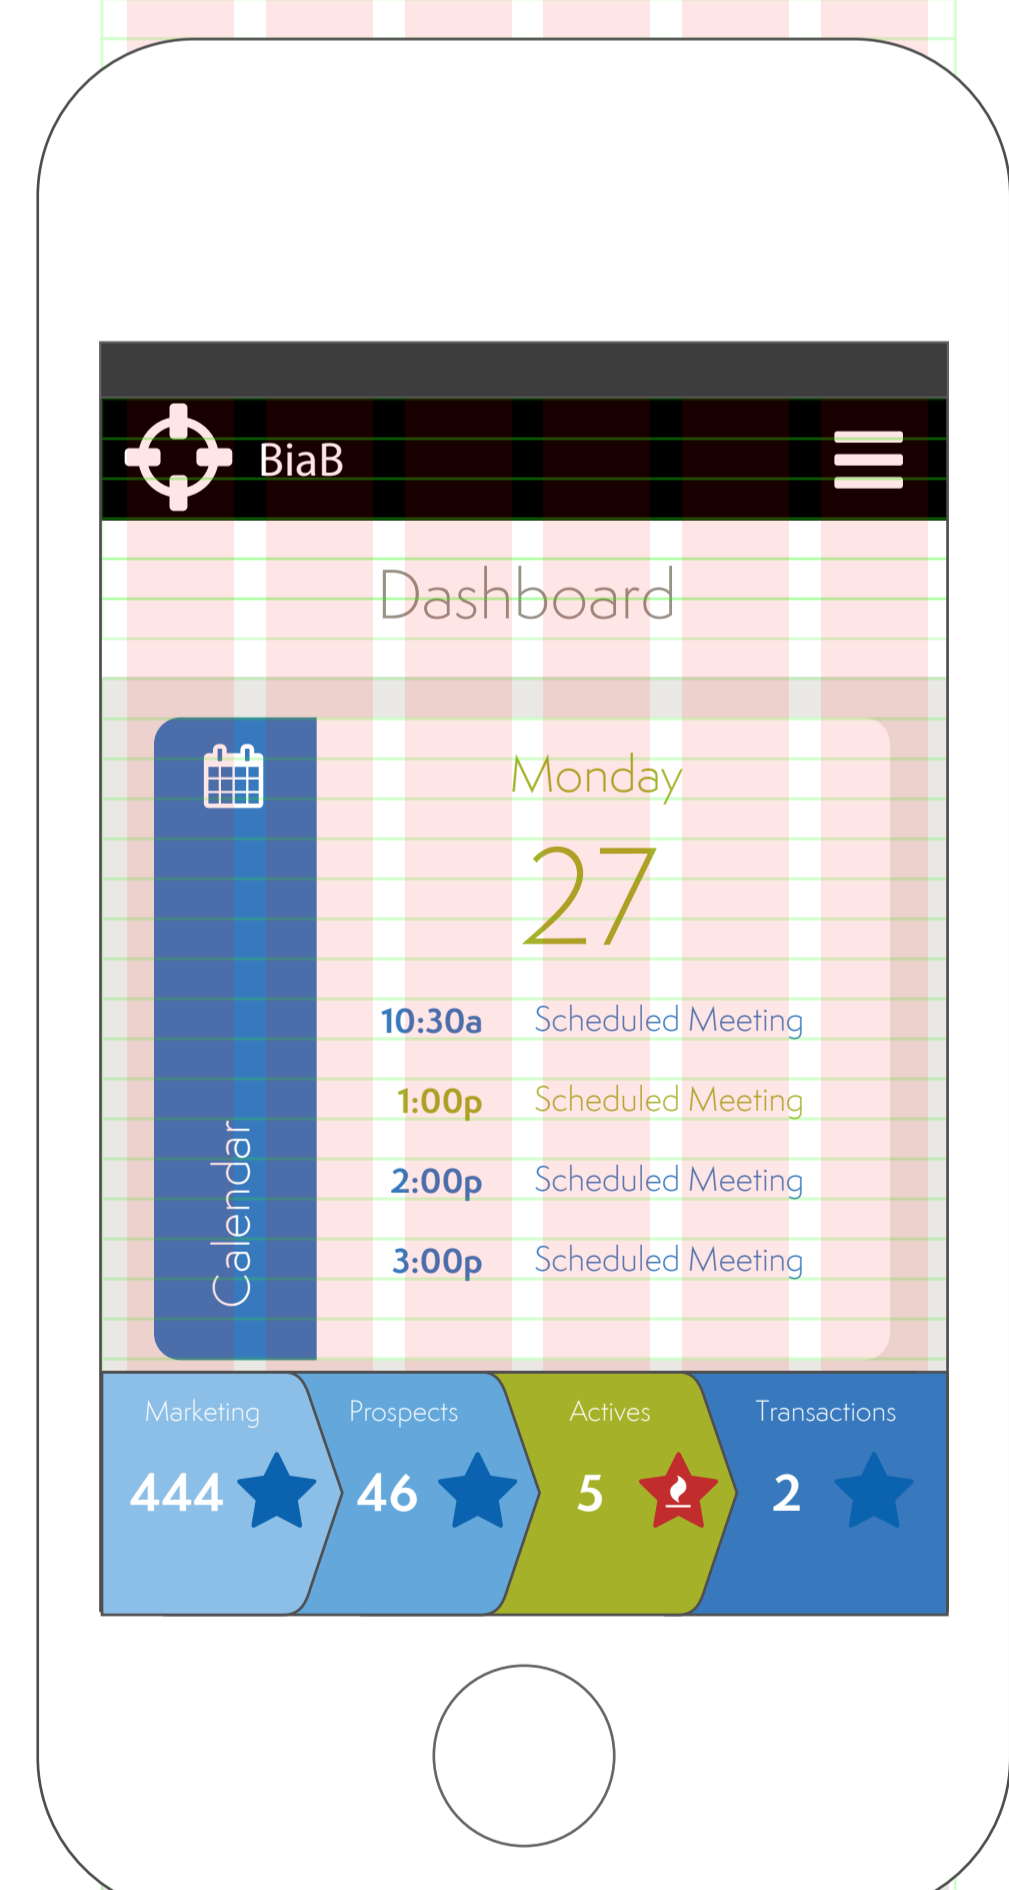

Semplicta Pro Light, 18pt
Hex# 000000

FontAwesome Regular, 24pt
Icon: Plus-Sign (Hex# 05a5a5)
Hex# a5a229

Semplicta Pro Light, 14pt
Hex# 000000

Semplicta Pro Light, 18pt
Hex# 000000

Hex# #fff
Stroke = 1px, Hex# d4d1ca

Semplicta Pro Light, 12pt
Hex# 3879bd

Semplicta Pro Light, 18pt
Hex# 97918e

Default Mode
Hover/Click/Tap States

© 2014 WS LLC. All rights reserved

Contacts Mode
Hover/Click/Tap States

© 2014 WS LLC. All rights reserved

Sales Flow Mode
Hover/Click/Tap States

© 2014 WS LLC. All rights reserved

Goal Mode
Hover/Click/Tap States

© 2014 WS LLC. All rights reserved

Semplicta Pro Light, 14pt
Hex# 3879bd

Hex # eae8e4
Stroke = 1px, Hex# d4d1ca

Semplicta Pro Light, 18pt
Hex# 000000

Stroke = 1px, Hex# eae8e4