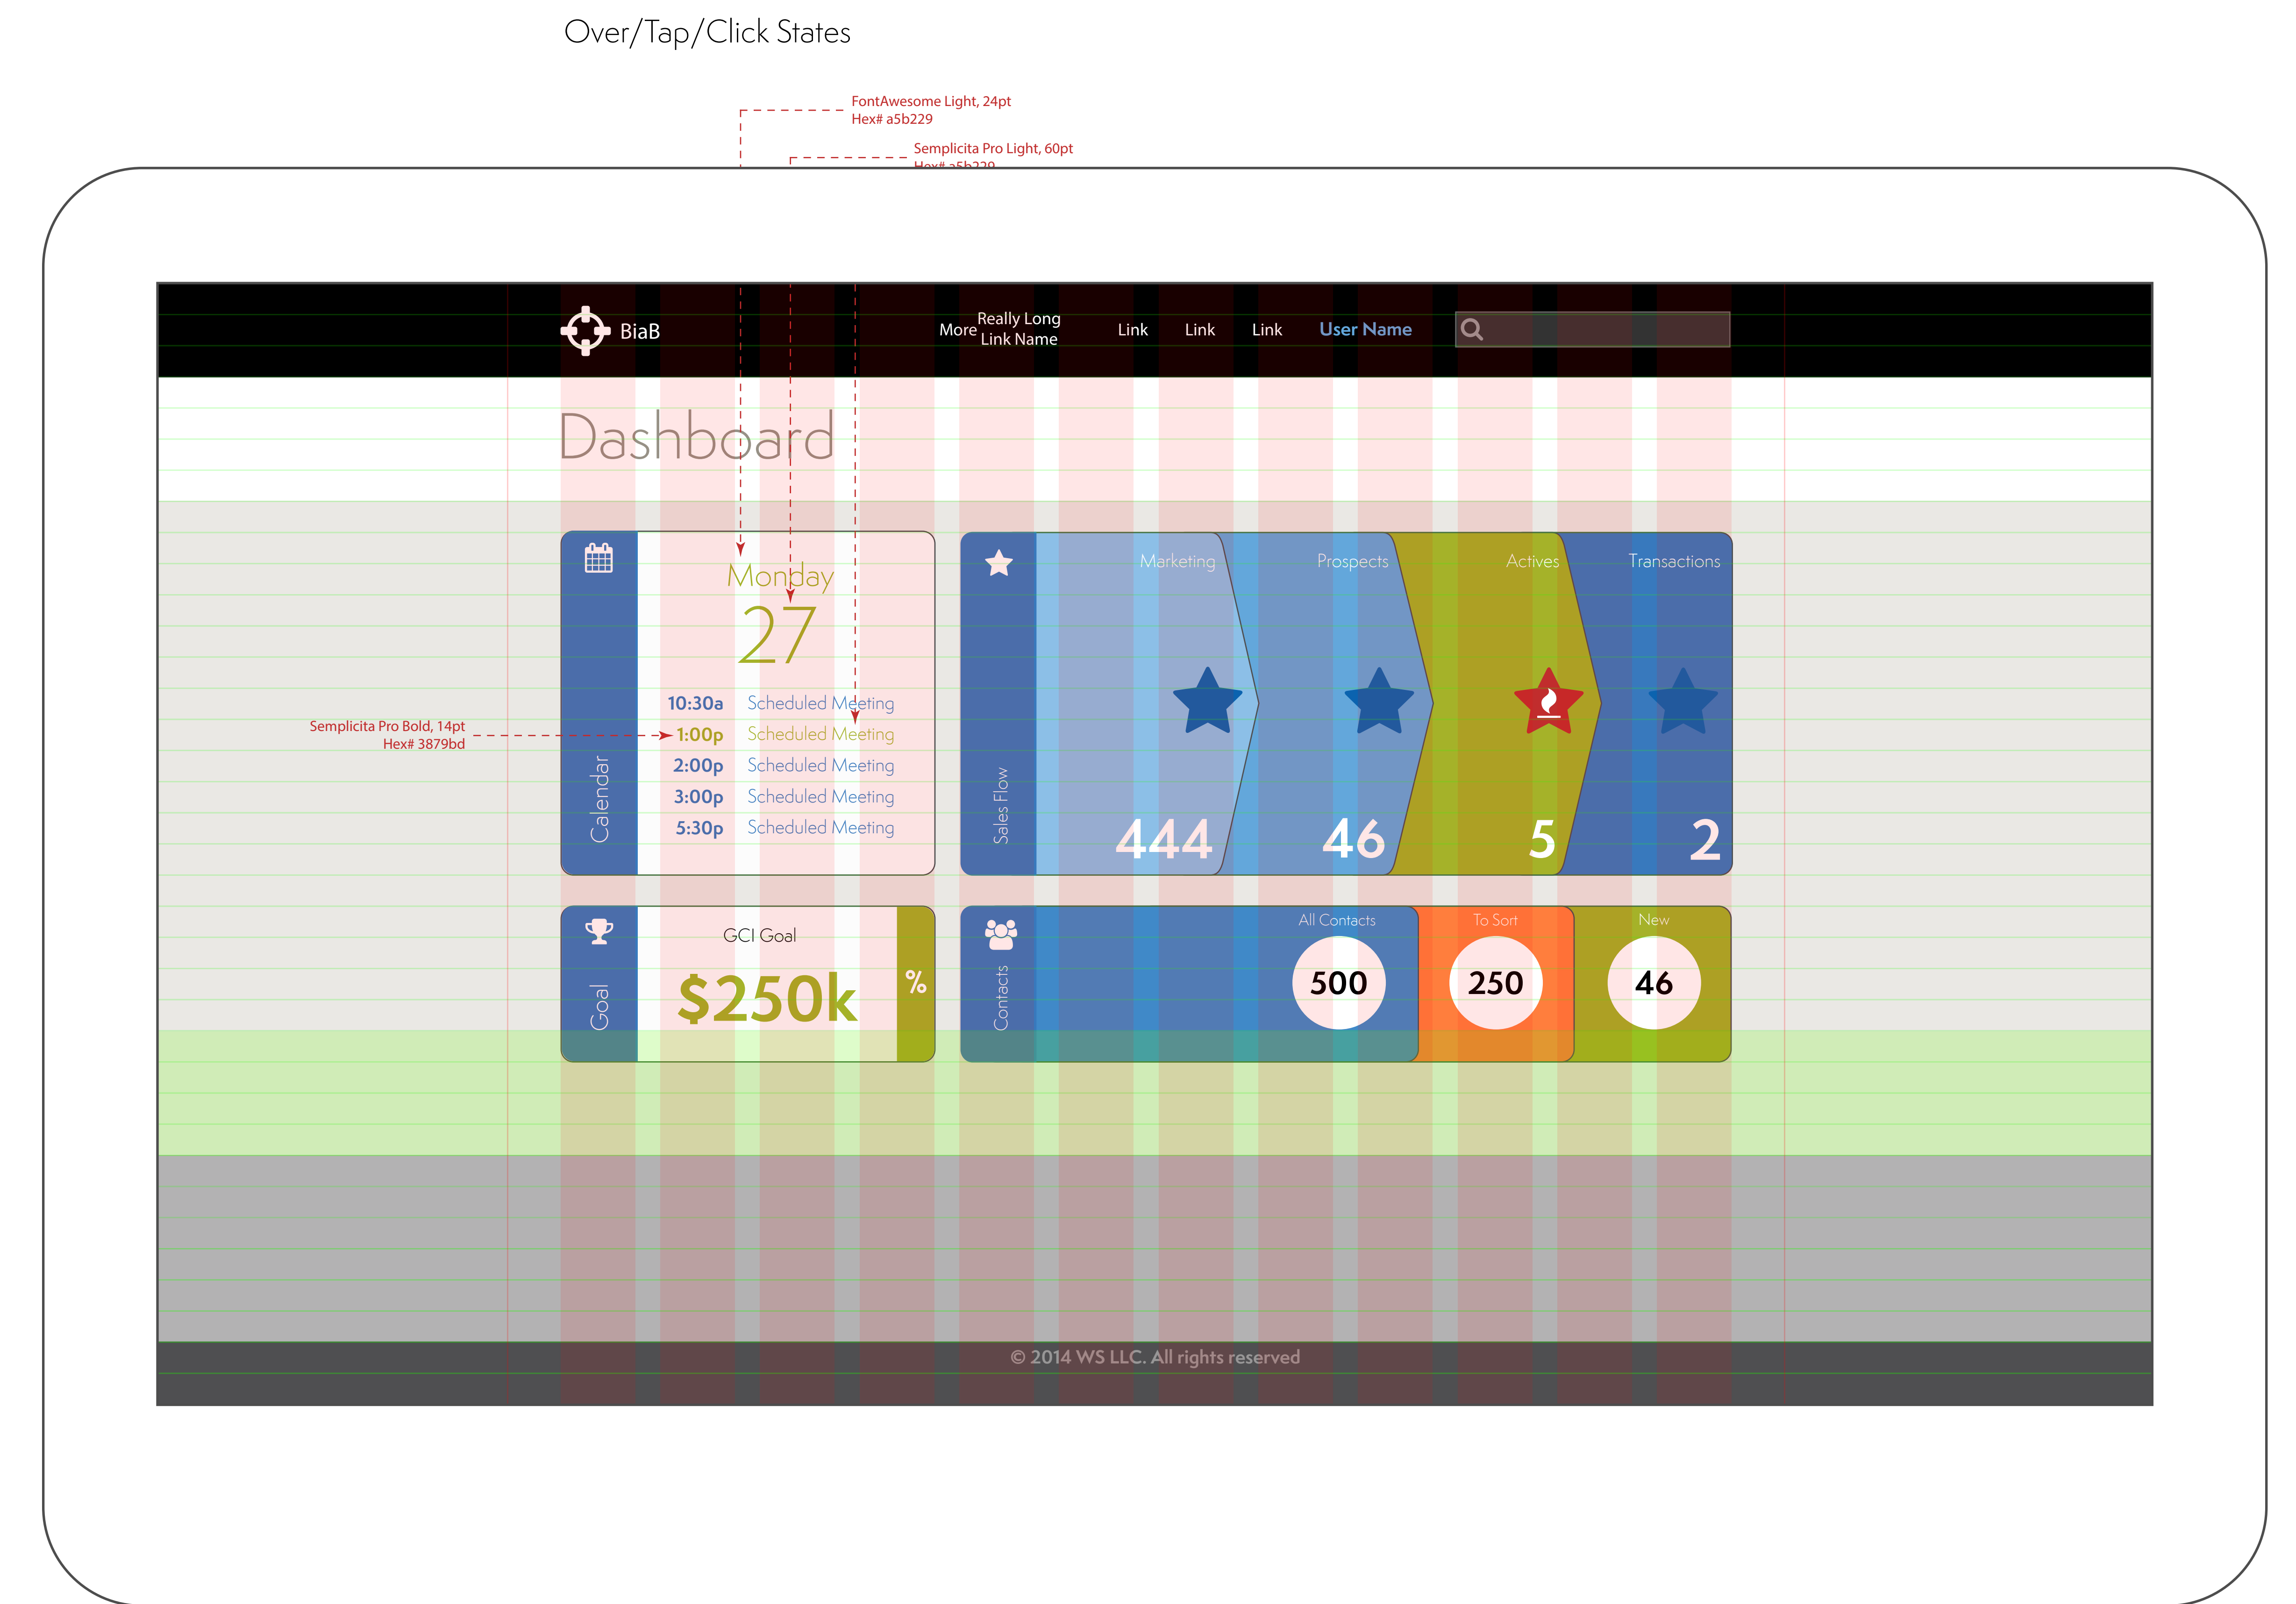

Desktop

Phone

Default View

Semplicta Pro Light, 18pt
Hex# 3879bd

Semplicta Pro Light, 18pt
Hex# 3879bd

Semplicta Pro Regular, 18pt
Hex# 3879bd

Semplicta Pro Bold, 12pt
Hex# b6b3ac

Semplicta Pro Light, 18pt
Hex# 000000

FontAwesome Regular, 20pt
Hex# b6b3ac

Semplicta Pro Light, 14pt
Hex# b6b3ac

Hex# #fff
Stroke = 1px, Hex# b6b3ac

Contacts Mode

Semplicta Pro Light, 12pt
Hex# 3879bd

Semplicta Pro Bold, 10pt
Hex# d4d1ca

FontAwesome Regular, 18pt
Hex# 3879bd

Semplicta Pro Light, 18pt
Hex# 000000

FontAwesome Regular, 24pt
Icon: Plus-Sign (Hex# 05a5a5)
Hex# a5a229

Semplicta Pro Light, 14pt
Hex# 000000

Semplicta Pro Light, 18pt
Hex# 000000

Hex# #fff
Stroke = 1px, Hex# d4d1ca

Semplicta Pro Light, 18pt
Hex# 000000

Stroke = 1px, Hex# eae8e4