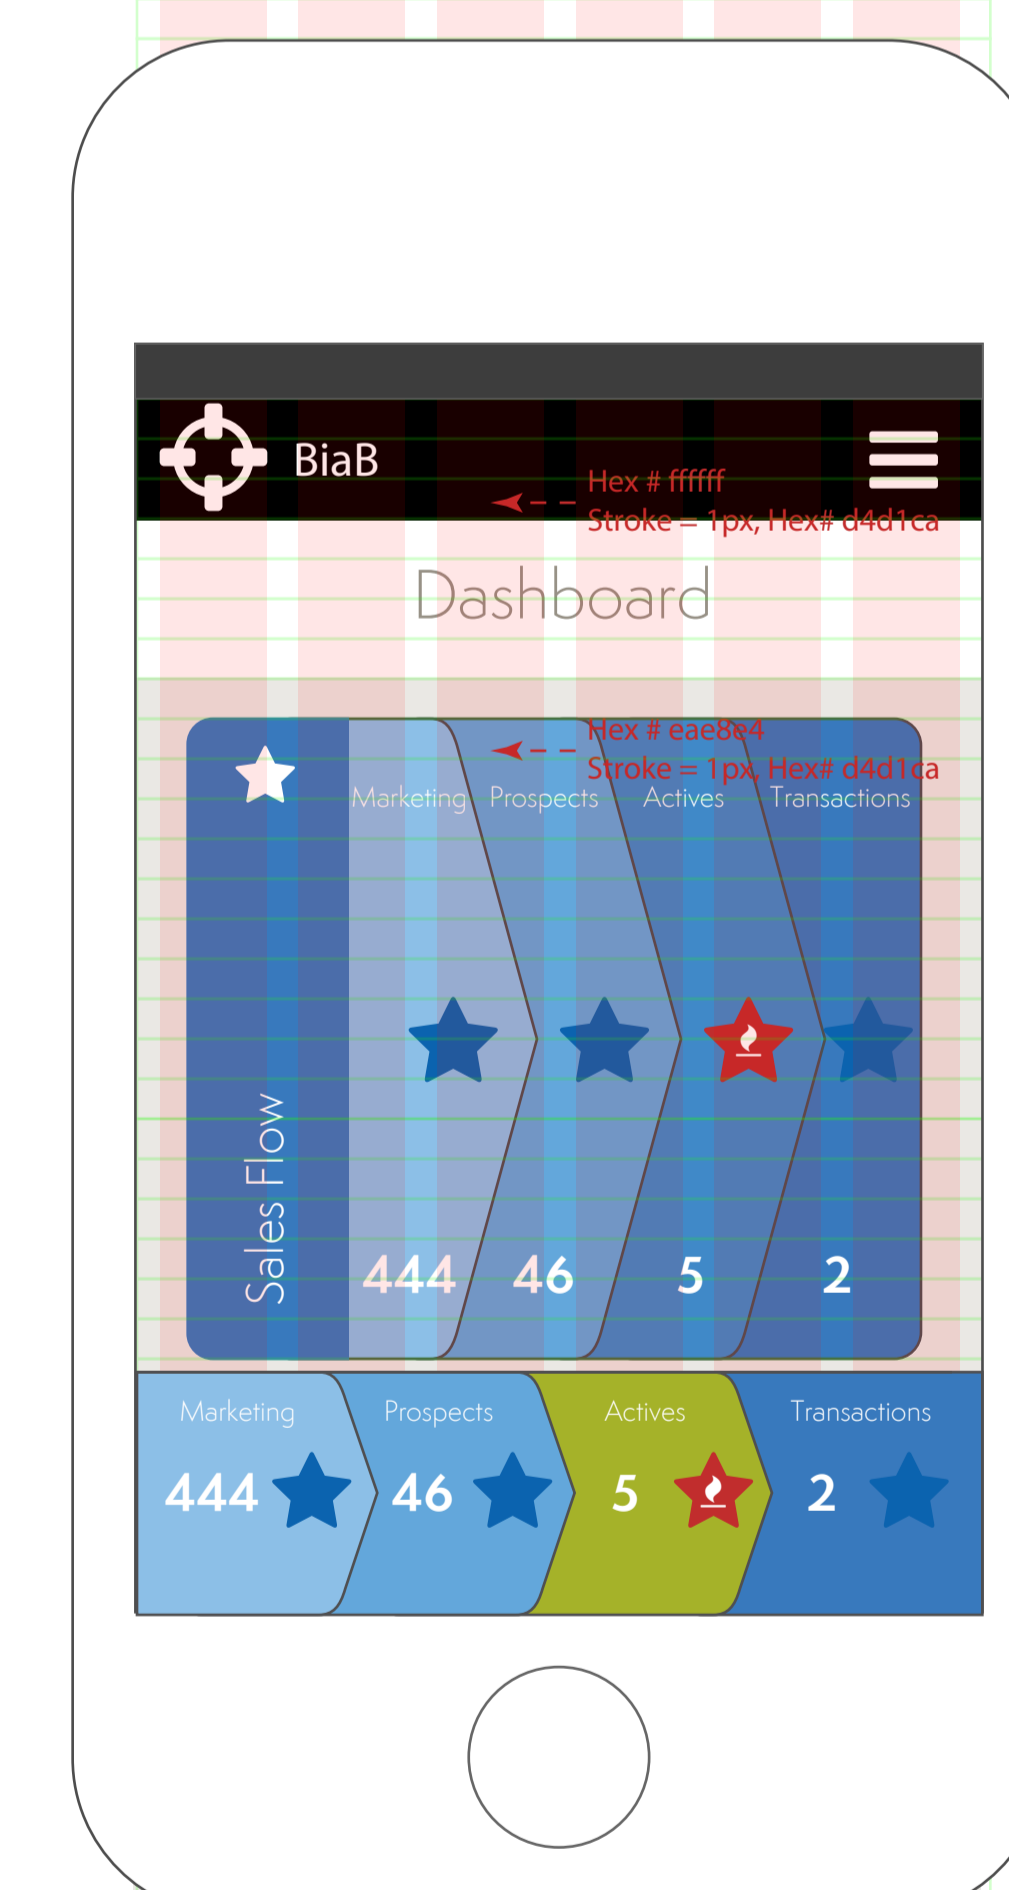

Semplicta Pro Light, 18pt
Hex# 000000

FontAwesome Regular, 24pt
Icon: Plus-Sign (Hex# 05a5a5)
Hex# a5a229

Semplicta Pro Light, 14pt
Hex# 000000

Semplicta Pro Light, 18pt
Hex# 000000

Hex# #fff
Stroke = 1px, Hex# d4d1ca

Semplicta Pro Light, 12pt
Hex# 3879bd

Semplicta Pro Light, 18pt
Hex# 97918e

Default Mode
Hover/Click/Tap States

© 2014 WS LLC. All rights reserved

Contacts Mode
Hover/Click/Tap States

© 2014 WS LLC. All rights reserved

Sales Flow Mode
Hover/Click/Tap States

© 2014 WS LLC. All rights reserved

Goal Mode
Hover/Click/Tap States

© 2014 WS LLC. All rights reserved

Semplicta Pro Light, 14pt
Hex# 3879bd

Hex # eae8e4
Stroke = 1px, Hex# d4d1ca

Semplicta Pro Light, 18pt
Hex# 000000

Stroke = 1px, Hex# eae8e4