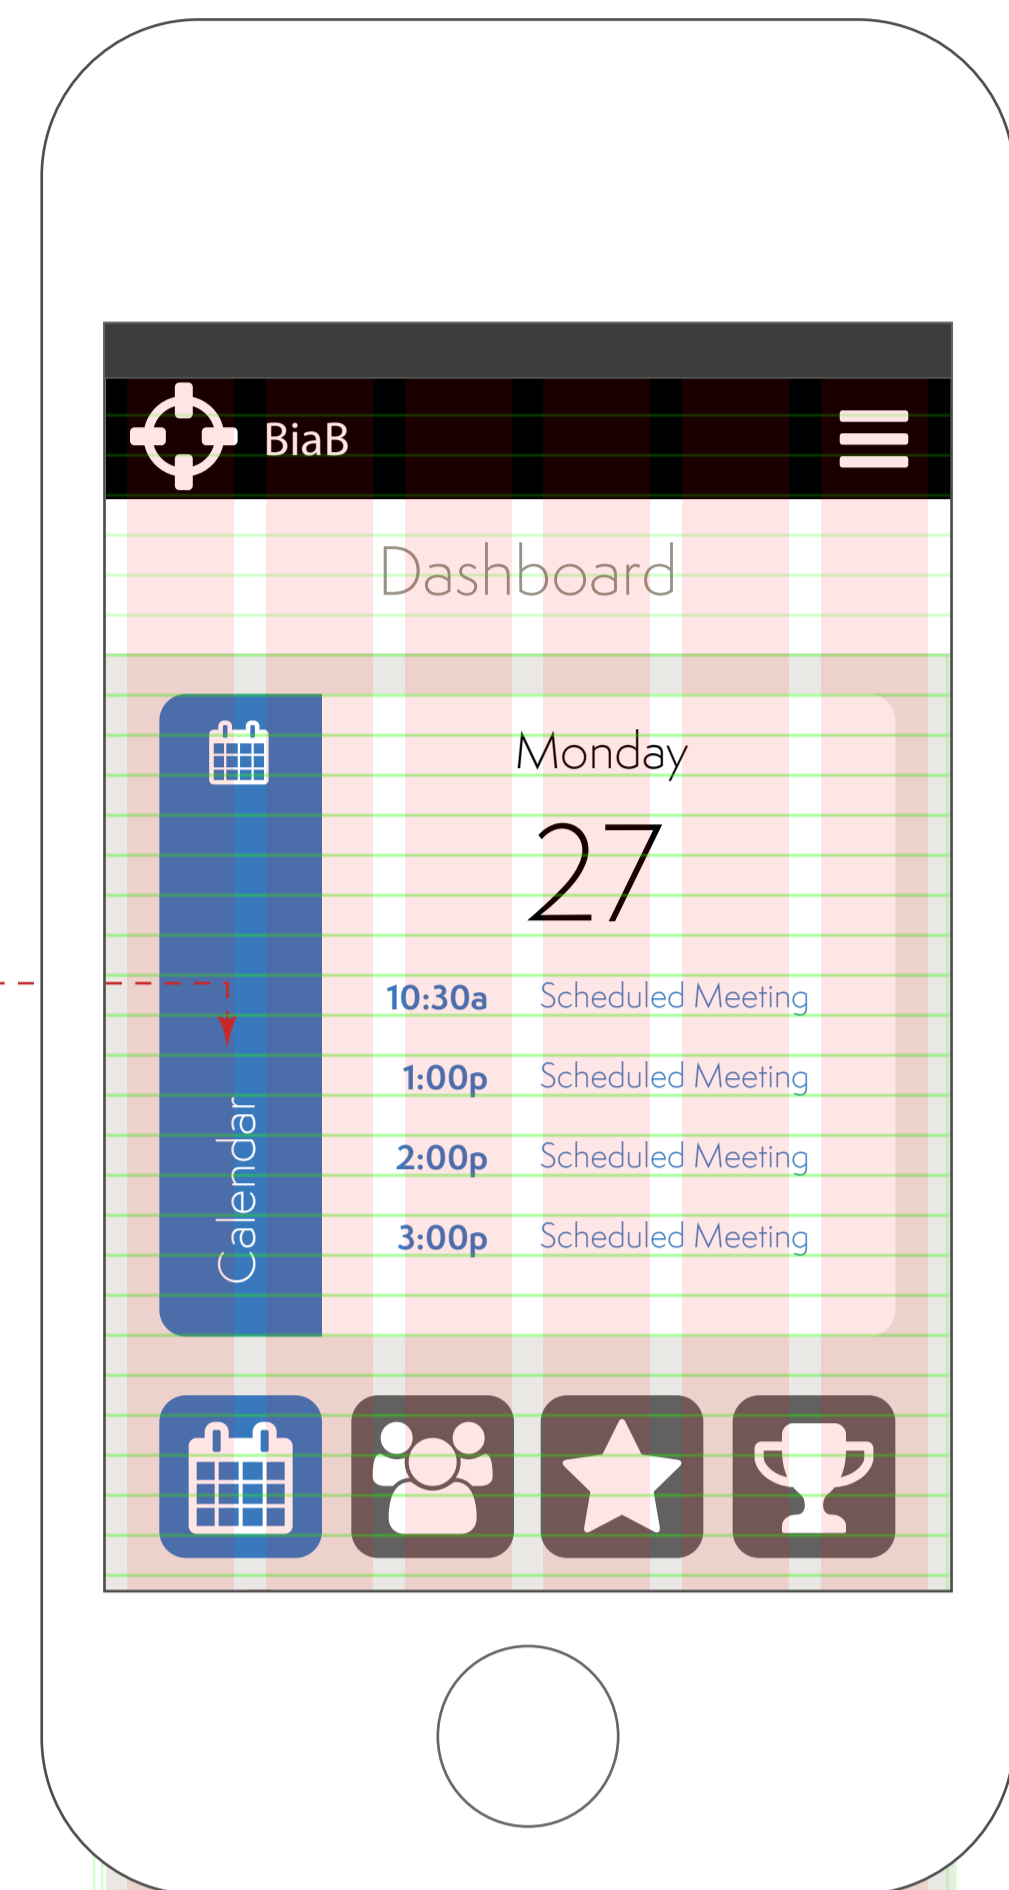

Desktop

Phone

Default View

Semplicta Pro Light, 18pt
Hex# 3879bd

Semplicta Pro Light, 18pt
Hex# 3879bd

Semplicta Pro Regular, 18pt
Hex# 3879bd

Semplicta Pro Bold, 12pt
Hex# b6b3ac

Semplicta Pro Light, 18pt
Hex# 000000

FontAwesome Regular, 20pt
Hex# b6b3ac

Semplicta Pro Light, 14pt
Hex# b6b3ac

Hex# #fff
Stroke = 1px, Hex# b6b3ac

Contacts Mode

Semplicta Pro Light, 12pt
Hex# 3879bd

Semplicta Pro Bold, 10pt
Hex# d4d1ca

FontAwesome Regular, 18pt
Hex# 3879bd

Semplicta Pro Bold, 12pt
Hex# 000000

Semplicta Pro Light, 10pt
Hex# b6b3ac

Sales Flow Mode

Semplicta Pro Light, 14pt
Hex# 3879bd

Semplicta Pro Light, 14pt
Hex# 000000

Semplicta Pro Bold, 10pt
Hex# d4d1ca

FontAwesome Regular, 24pt
Hex# c6c7c2

Semplicta Pro Light, 18pt
Hex# 000000

Stroke = 1px, Hex# eae8e4